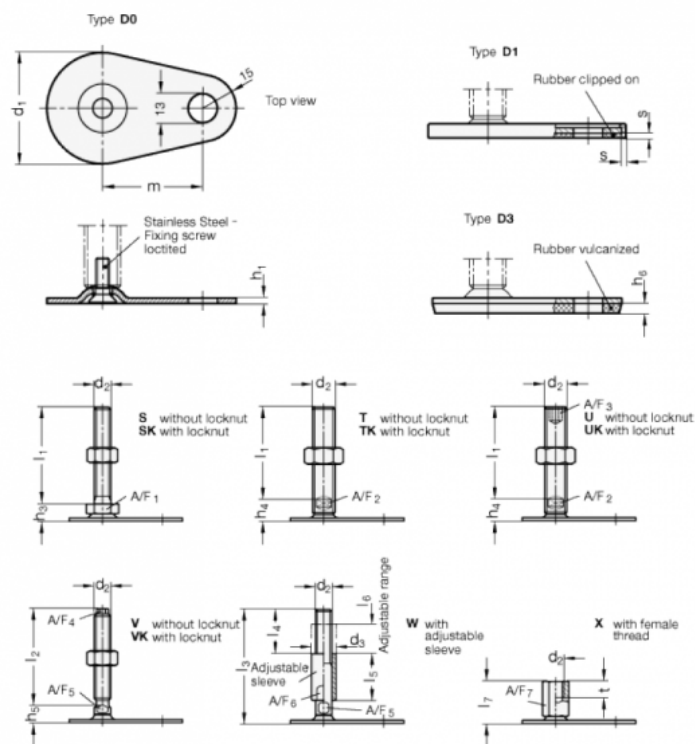

Data Sheet

Article number: 204380M12100D1SK

Description: E+G levelling foot
GN 43-80-M12-100-D1-SK

Note: SK With nut, External hexagon at the bottom

Measures

A/F1 = 17	s = 2
d1 = 80	
d2 = M12	
h1 = 3	
h3 = 12	
h6 =	
l1 = 100	
m = 70	